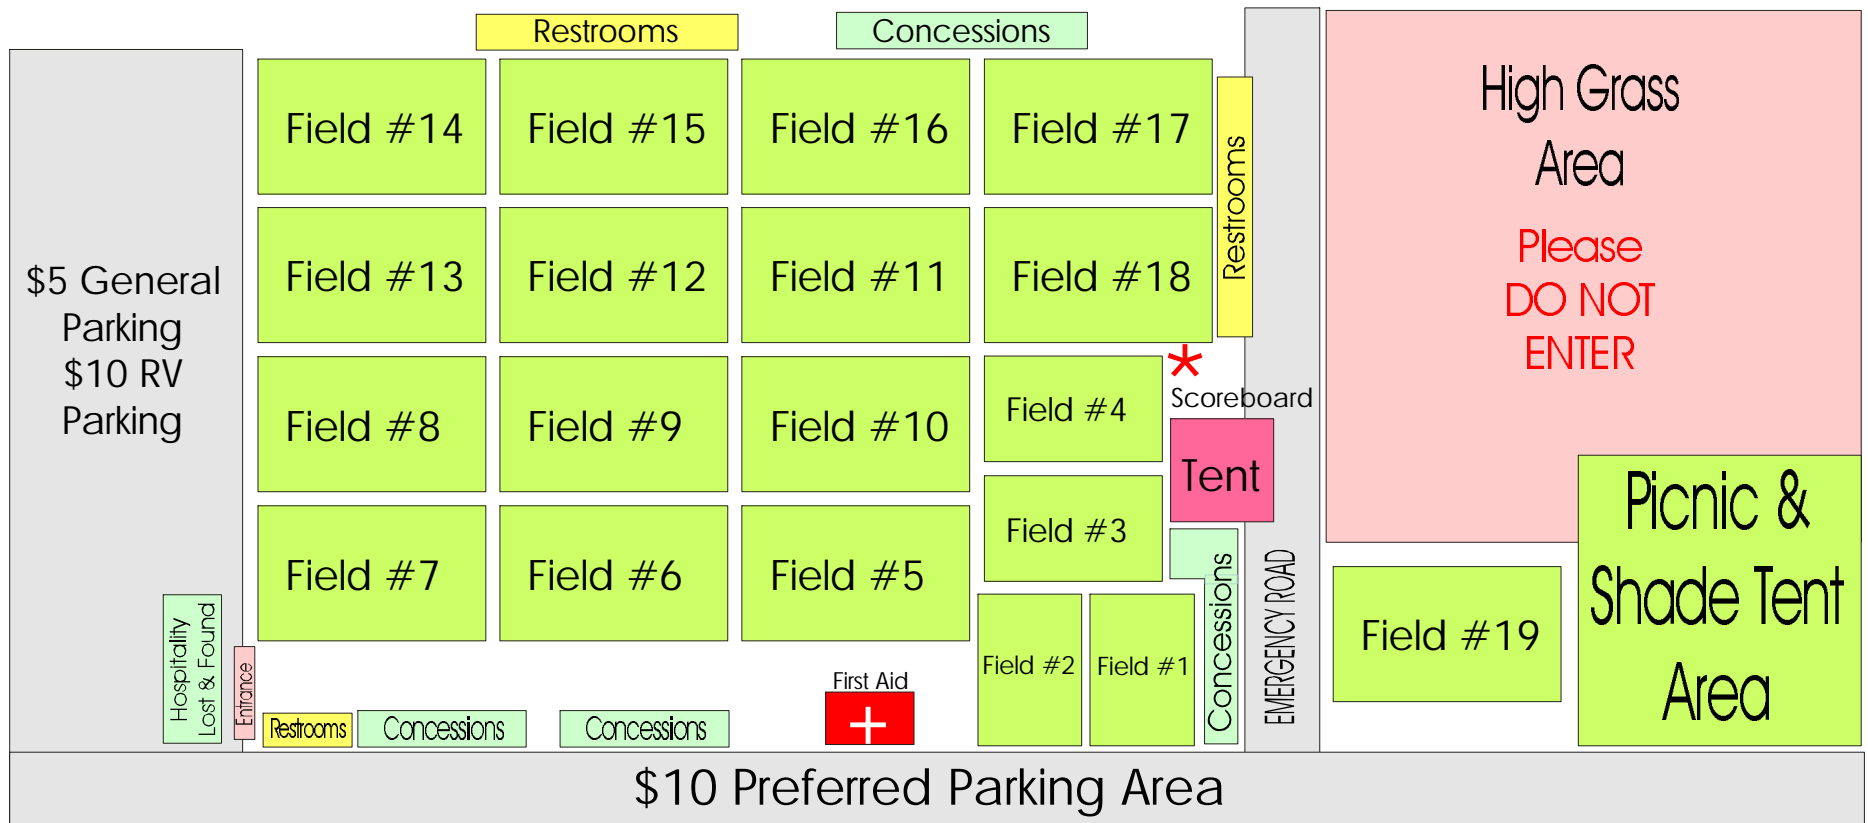

John Blanche Memorial Soccer Complex

Home of Southwest Soccer Club

PLEASE
No Shade Tents in Field Area.
Setup Shade Tents in
Picnic & Shade Tent Area Only.
Absolutely NO Animals
Allowed at Soccer Complex

High Grass
Area

Please
DO NOT
ENTER

Picnic &
Shade Tent
Area

Field #19

\$10 Preferred Parking Area